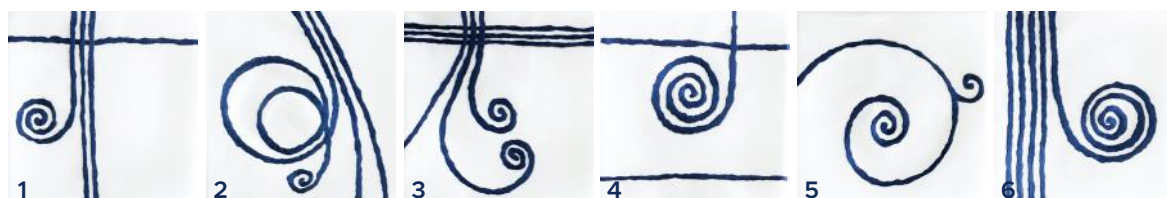

MOTIF KINGANATOLY

Blue