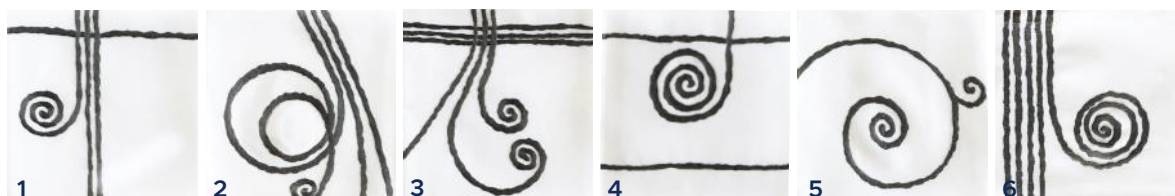

Grey

Napkin

Porto optic white
Machine hemstitch 2cm
50x50cm