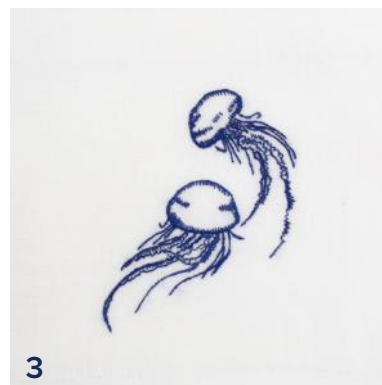

MOTIF FAUNE MARINE

Navy blue