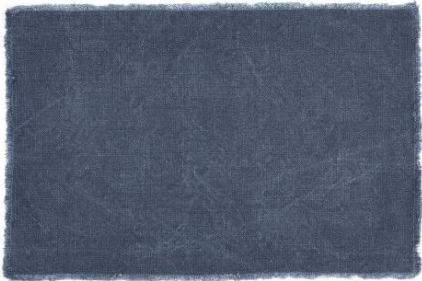

UNI PACIFIC

Blue