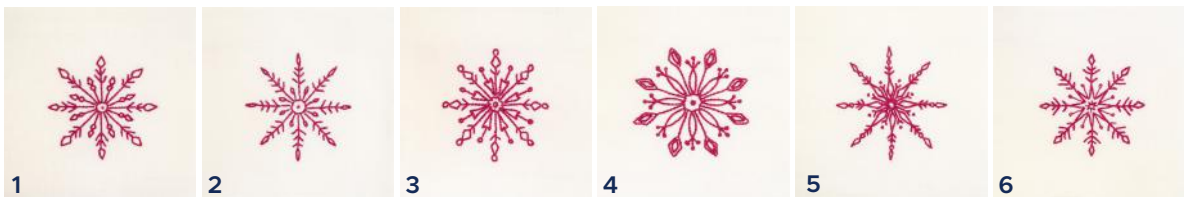

MOTIF CRISTAUX

Red