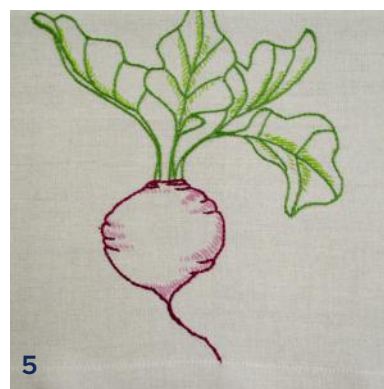

MOTIF LÉGUMES

12

Multicolor