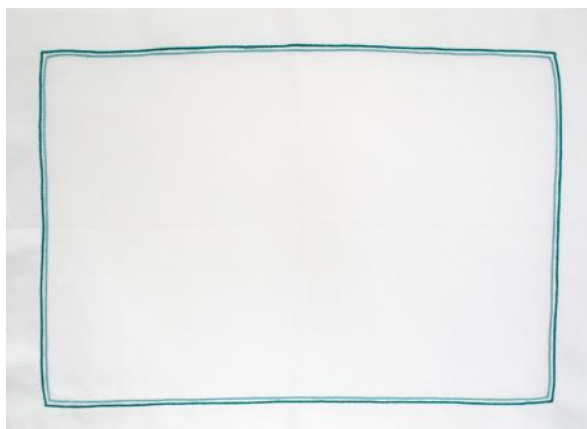

Tropic

6

Napkin

Porto optic white
Machine hemstitch 2cm
47x47cm