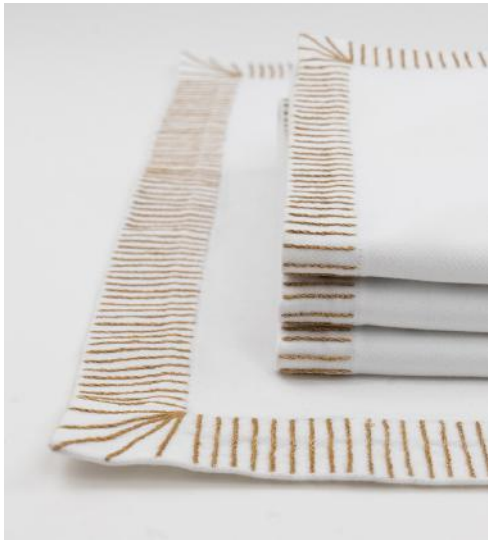

### Napkin

Porto optic white  
Machine hemstitch 2cm  
50x50cm

\*Other fabrics available on request

All KISANY table linens can be made to measure as per your requirements

BESPOKE

KISANY®

Living Linens

KISANY®

Living Linens

KISANY®

Living Linens

For more, check our lookbook.