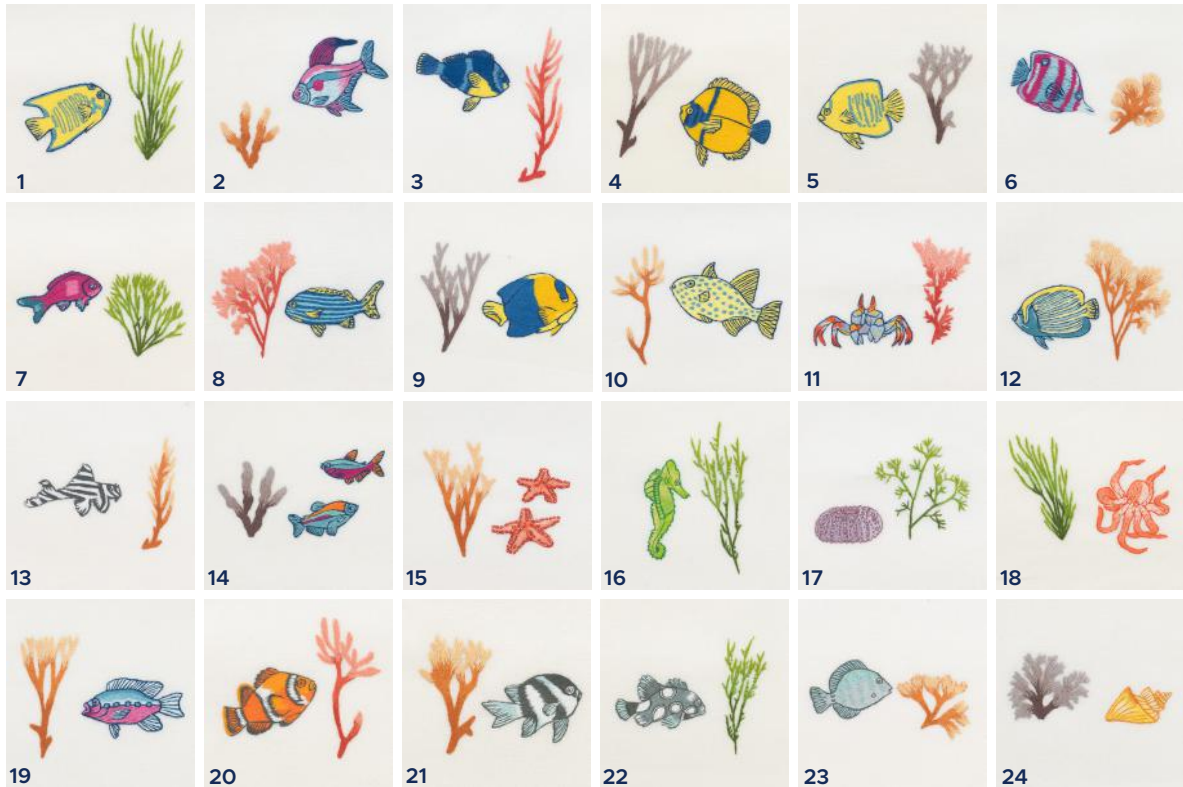

MOTIF POISSONS EXOTIQUES

Selection by motif

Multicolor

Napkin

Porto optic white
Machine hemstitch 2cm
47x47cm