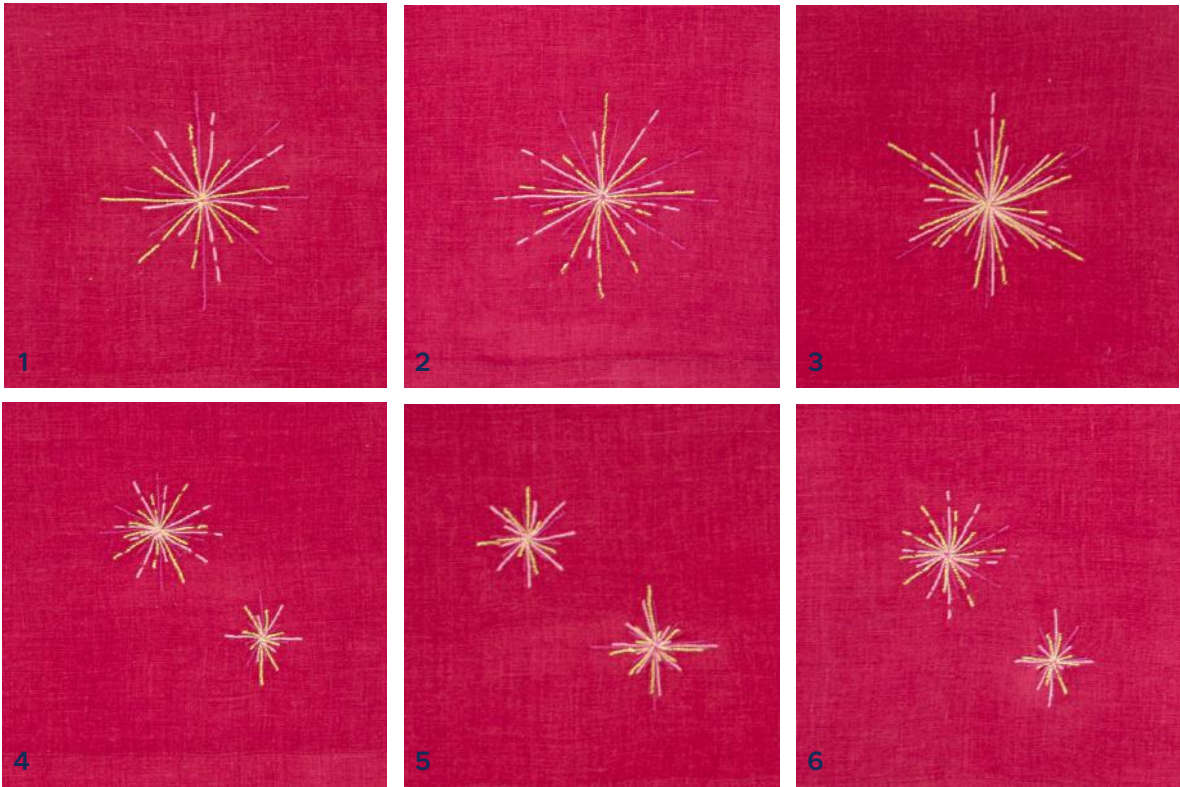

### Napkin

Porto optic white  
Handmade hemstitch 2cm  
47x47cm

\*Other fabrics available on request

All KISANY table linens can be made to measure as per your requirements

*Collection*  
**WINTER**

MOTIF SUPER NOVA